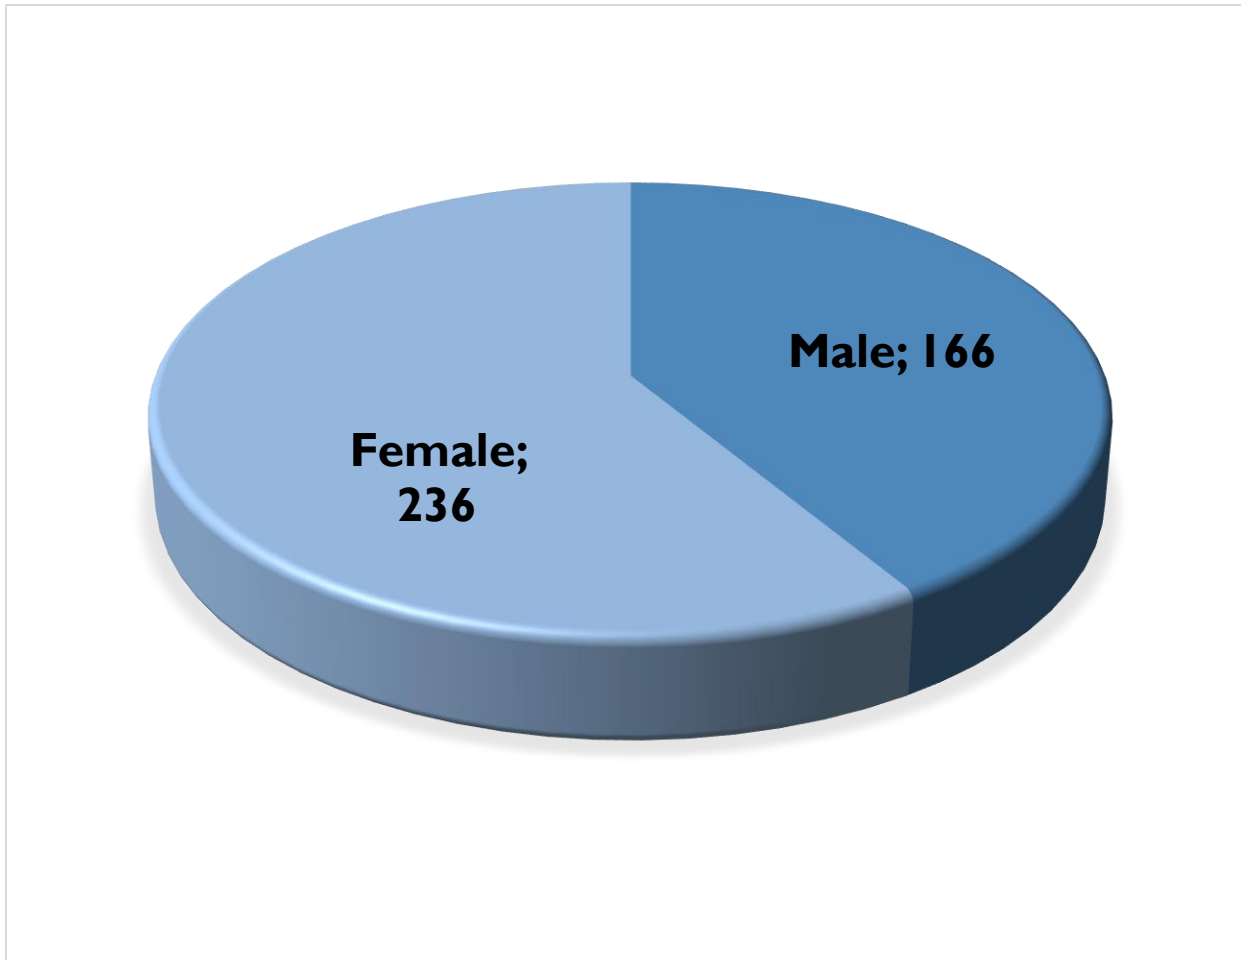

MEMBERSHIP REPORT

1 January to 20 October 2023

MEMBERSHIP GROWTH 2011 - 2023

Membership Growth
2012 - 2023

GENDER

1 January to 20 October 2023

ETHNIC GROUP

1 January to 20 October 2023

Membership by SA Region & Other Countries 1 January to 20 October 2023

South Africa	
Gauteng	147
Western Cape	72
KwaZulu-Natal	43
Free State	36
North-West	30
Eastern Cape	26
Limpopo	20
Mpumalanga	1
Total	375
Other Countries	
Namibia	5
America	2
Australia	2
Botswana	2
China	1
Egypt	1
England	1
Zimbabwe	1
Total	15
Unknown	12