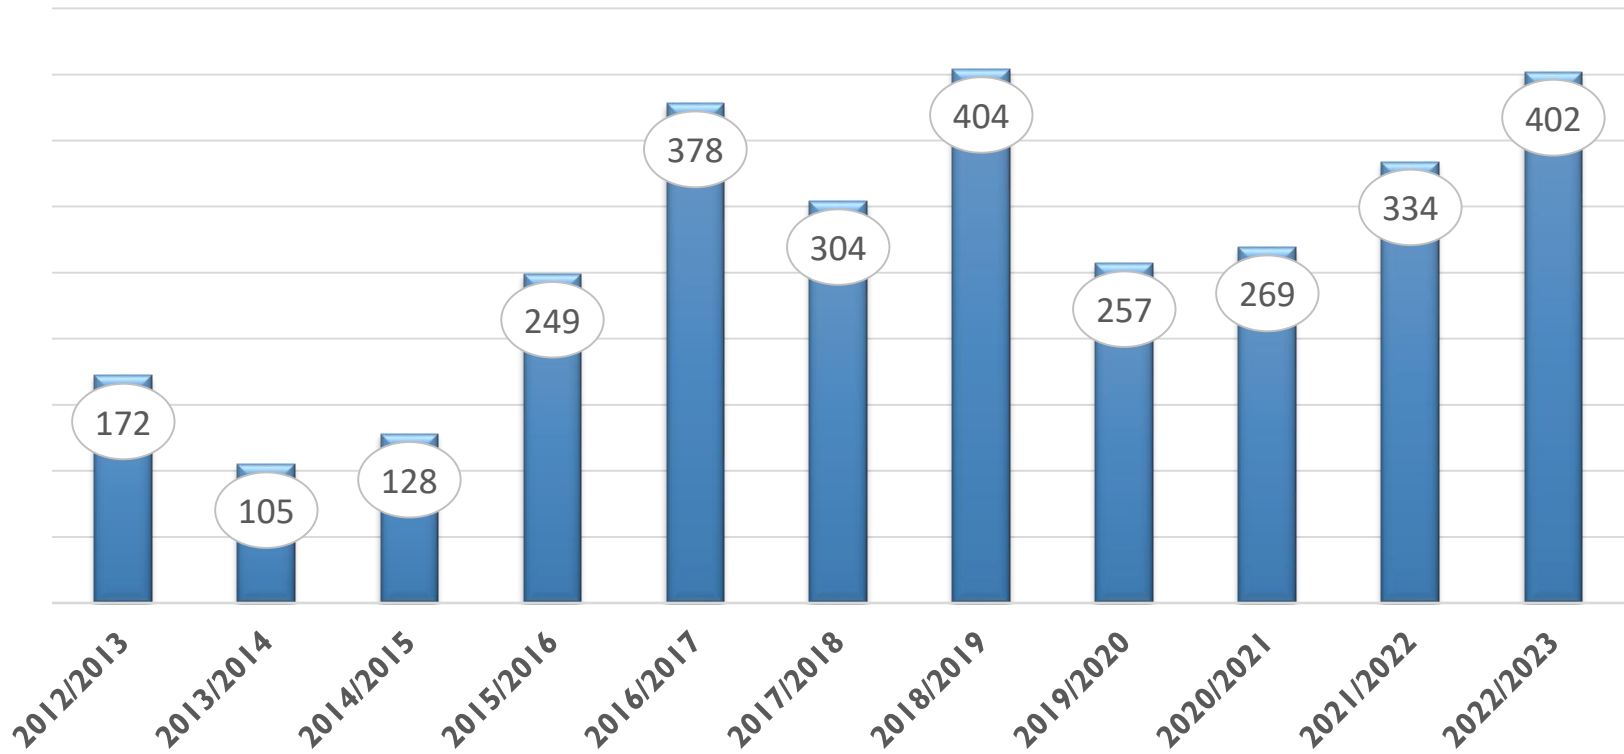

MEMBERSHIP REPORT

1 January to 20 October 2023

MEMBERSHIP GROWTH 2011 - 2023

Membership Growth
2012 - 2023

GENDER

1 January to 20 October 2023

ETHNIC GROUP

1 January to 20 October 2023

■ Black ■ White ■ Indian ■ Coloured

SA UNIVERSITIES

1 January to 20 October 2023

Cape Peninsula University of Technology	14
Central University of Technology	16
Durban University of Technology	11
Mangosuthu University of Technology	8
Nelson Mandela University	11
North-West University	20
Rhodes University	5
Sefako Makgatho Health Sciences University	5
Stellenbosch University	20
Tshwane University of Technology	27
Unisa	48
University of Cape Town	17
University of Fort Hare	5
University of Johannesburg	19
University of KwaZulu-Natal	9
University of Limpopo	8
University of Mpumalanga	1
University of Pretoria	19
University of the Free State	18
University of the Western Cape	10
University of the Witwatersrand	12
University of Venda	10
University of Zululand	5
Vaal University of Technology	6
Walter Sisulu University	16
TOTAL	340

Membership by SA Region & Other Countries 1 January to 20 October 2023

South Africa	
Gauteng	147
Western Cape	72
KwaZulu-Natal	43
Free State	36
North-West	30
Eastern Cape	26
Limpopo	20
Mpumalanga	1
Total	375
Other Countries	
Namibia	5
America	2
Australia	2
Botswana	2
China	1
Egypt	1
England	1
Zimbabwe	1
Total	15
Unknown	12