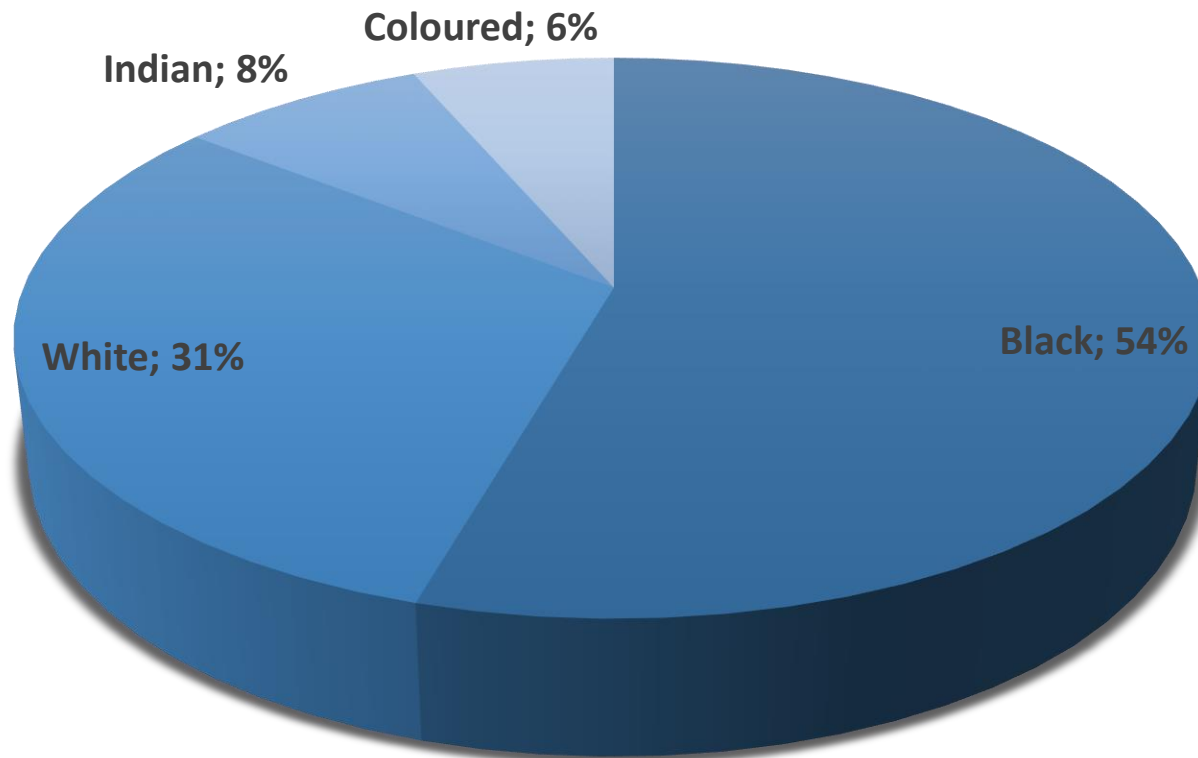

MEMBERSHIP REPORT

1 January to 20 October 2023

MEMBERSHIP GROWTH 2011 - 2023

Membership Growth
2012 - 2023

GENDER

1 January to 20 October 2023

ETHNIC GROUP

1 January to 20 October 2023

■ Black ■ White ■ Indian ■ Coloured

SA UNIVERSITIES

1 January to 20 October 2023

Cape Peninsula University of Technology	14
Central University of Technology	16
Durban University of Technology	11
Mangosuthu University of Technology	8
Nelson Mandela University	11
North-West University	20
Rhodes University	5
Sefako Makgatho Health Sciences University	5
Stellenbosch University	20
Tshwane University of Technology	27
Unisa	48
University of Cape Town	17
University of Fort Hare	5
University of Johannesburg	19
University of KwaZulu-Natal	9
University of Limpopo	8
University of Mpumalanga	1
University of Pretoria	19
University of the Free State	18
University of the Western Cape	10
University of the Witwatersrand	12
University of Venda	10
University of Zululand	5
Vaal University of Technology	6
Walter Sisulu University	16
TOTAL	340